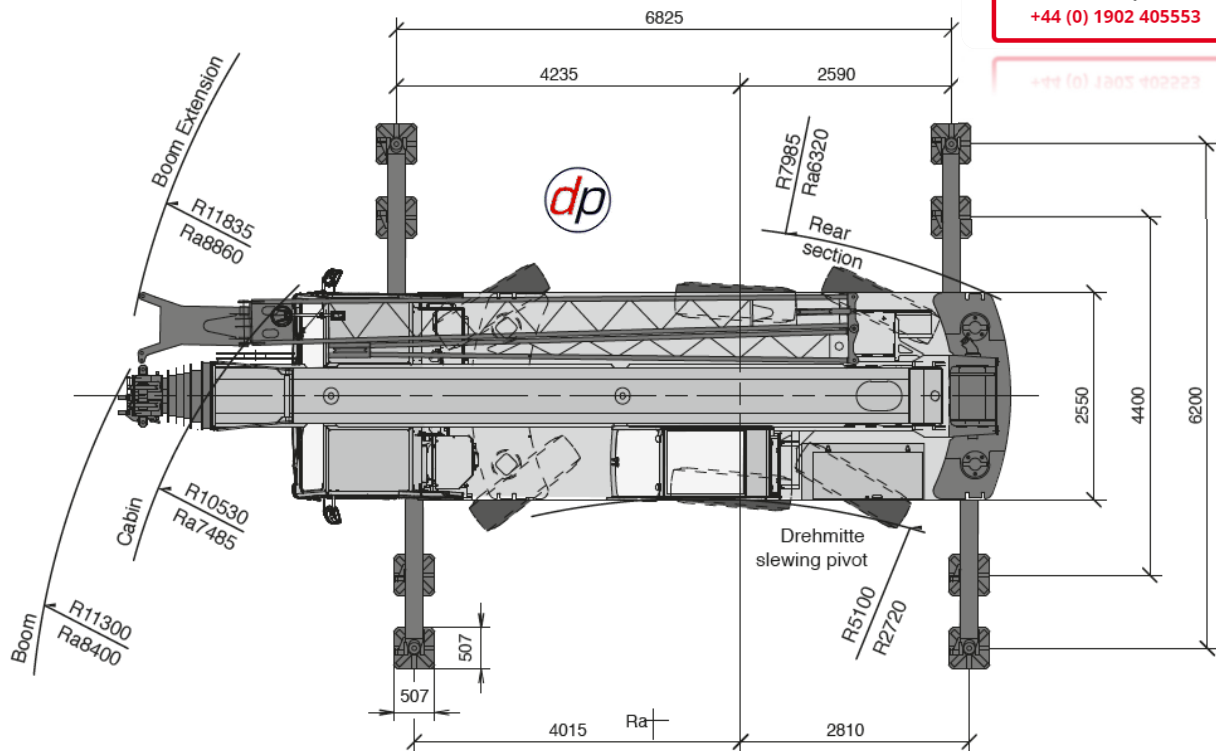

SCAN ME

60 TONNE ALL TERRAIN CRANE – (GROVE GMK3060)

- SHORT BOOM -

Grove GMK3060

NEED ADVICE?

We have experienced staff who can help you. We can visit your site to discuss your needs.

+44 (0) 1902 405553

SCAN ME

60 TONNE ALL TERRAIN CRANE – (GROVE GMK3060)

- SHORT BOOM -

Telescopic boom • Teleskopausleger • Flèche principale • Pluma telescópica • Braccio telescopico • Телескопическая стрела

 9,6- 43,0 m
  6,2 m
  360°
  13,6 t
 