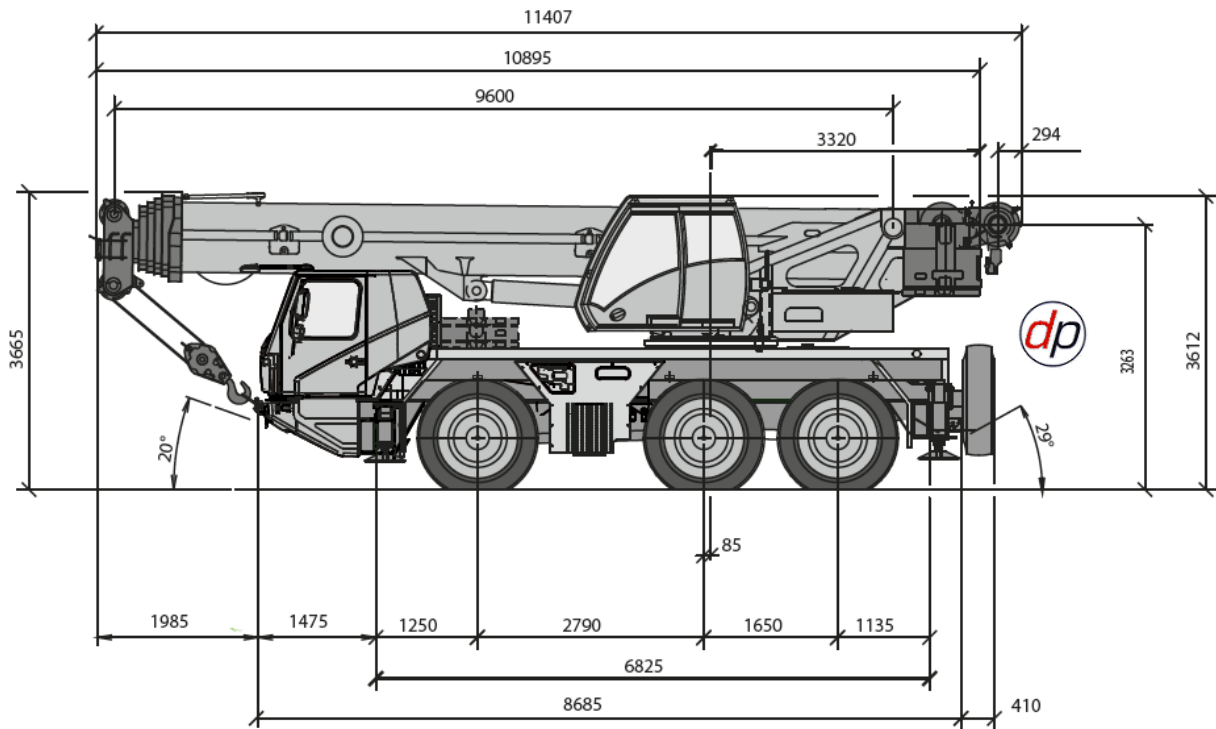

SCAN ME

60 TONNE ALL TERRAIN CRANE – (GROVE GMK3060)

- SHORT BOOM -

Grove GMK3060

NEED ADVICE?

We have experienced staff who can help you. We can visit your site to discuss your needs.

+44 (0) 1902 405553

SCAN ME

60 TONNE ALL TERRAIN CRANE – (GROVE GMK3060)

- SHORT BOOM -

Telescopic boom • Teleskopausleger • Flèche principale • Pluma telescópica • Braccio telescopico • Телескопическая стрела

 9,6- 43,0 m
  6,2 m
  360°
  13,6 t
 