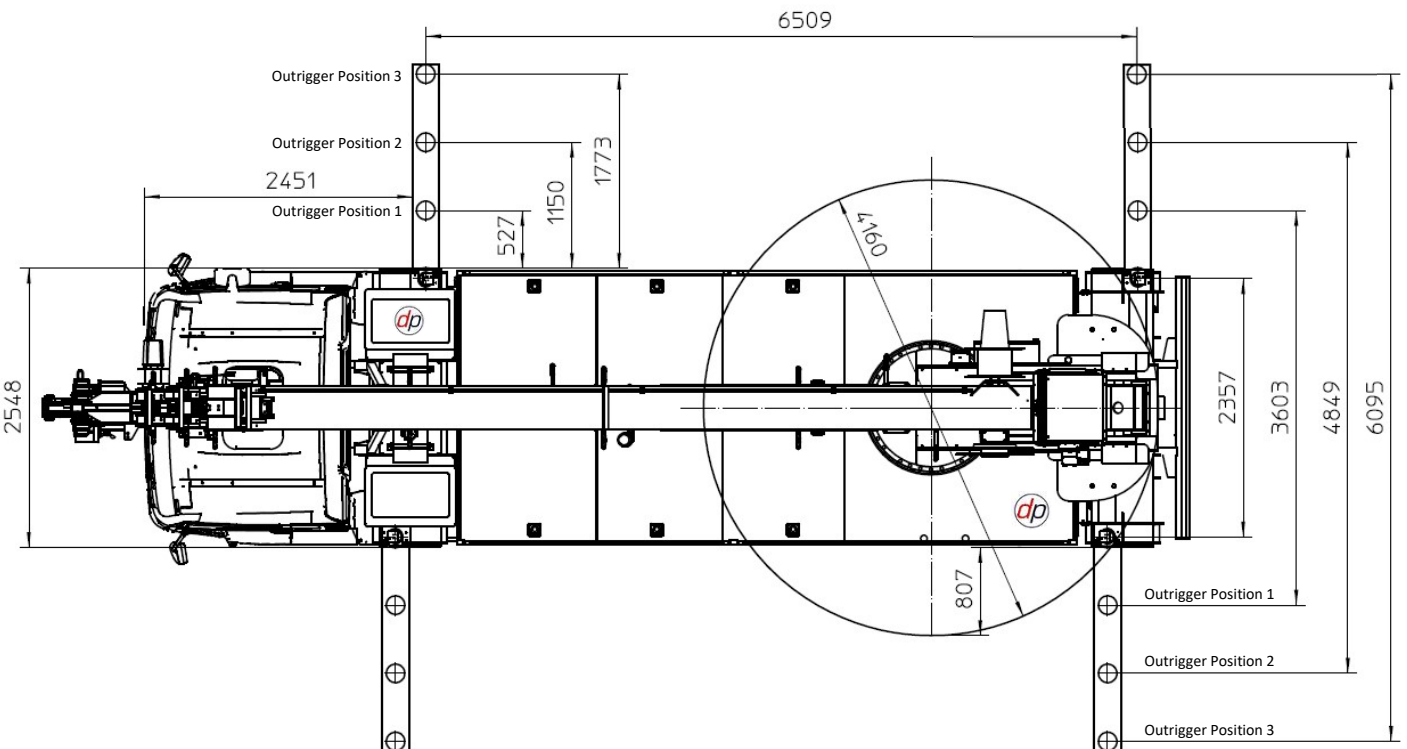

SCAN ME

6 TONNE TRUCK CRANE – (BÖCKER AK 46/6000)

dp **kg** Load in kg

Increased jib load with reduced working range

TRUCK CRANE AK 46/6000

Working range crane operation

NEED ADVICE?

We have experienced staff who can help you. We can visit your site to discuss your needs.