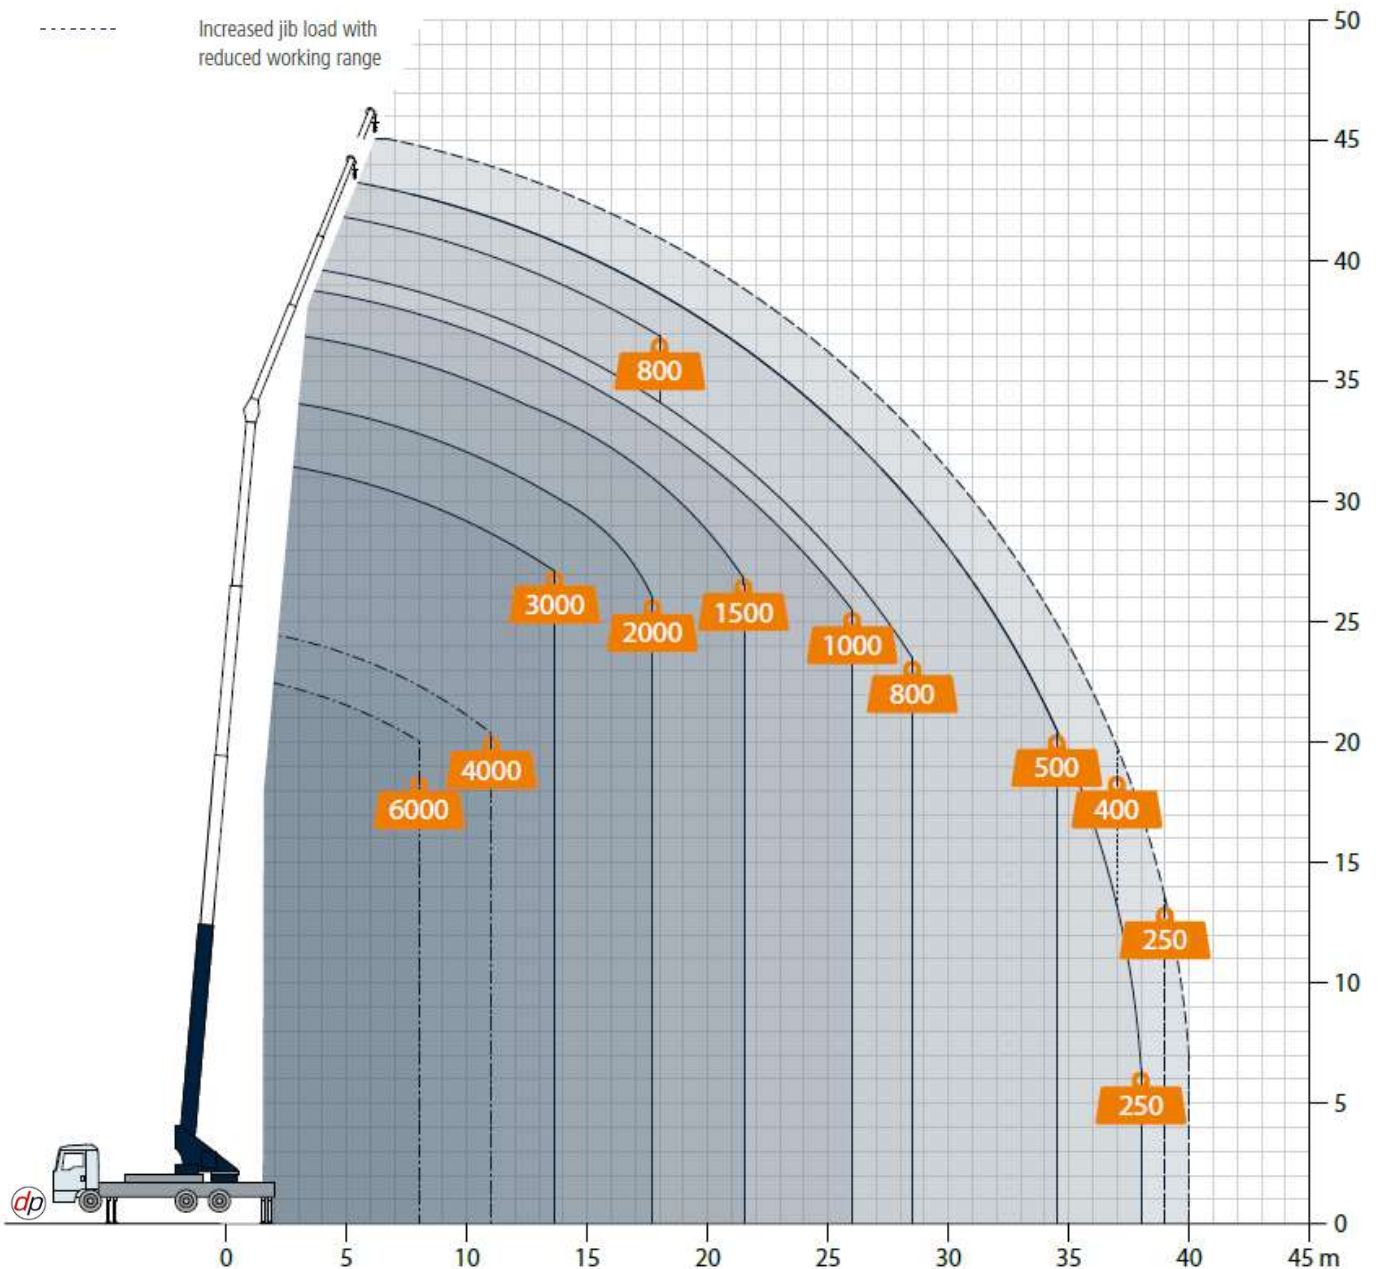

SCAN ME

6 TONNE TRUCK CRANE – (BÖCKER AK 46/6000)

dp **kg** Load in kg

Increased jib load with reduced working range

TRUCK CRANE AK 46/6000

Working range crane operation

NEED ADVICE?

We have experienced staff who can help you. We can visit your site to discuss your needs.

+44 (0) 1902 405553

+44 (0) 1805 402223