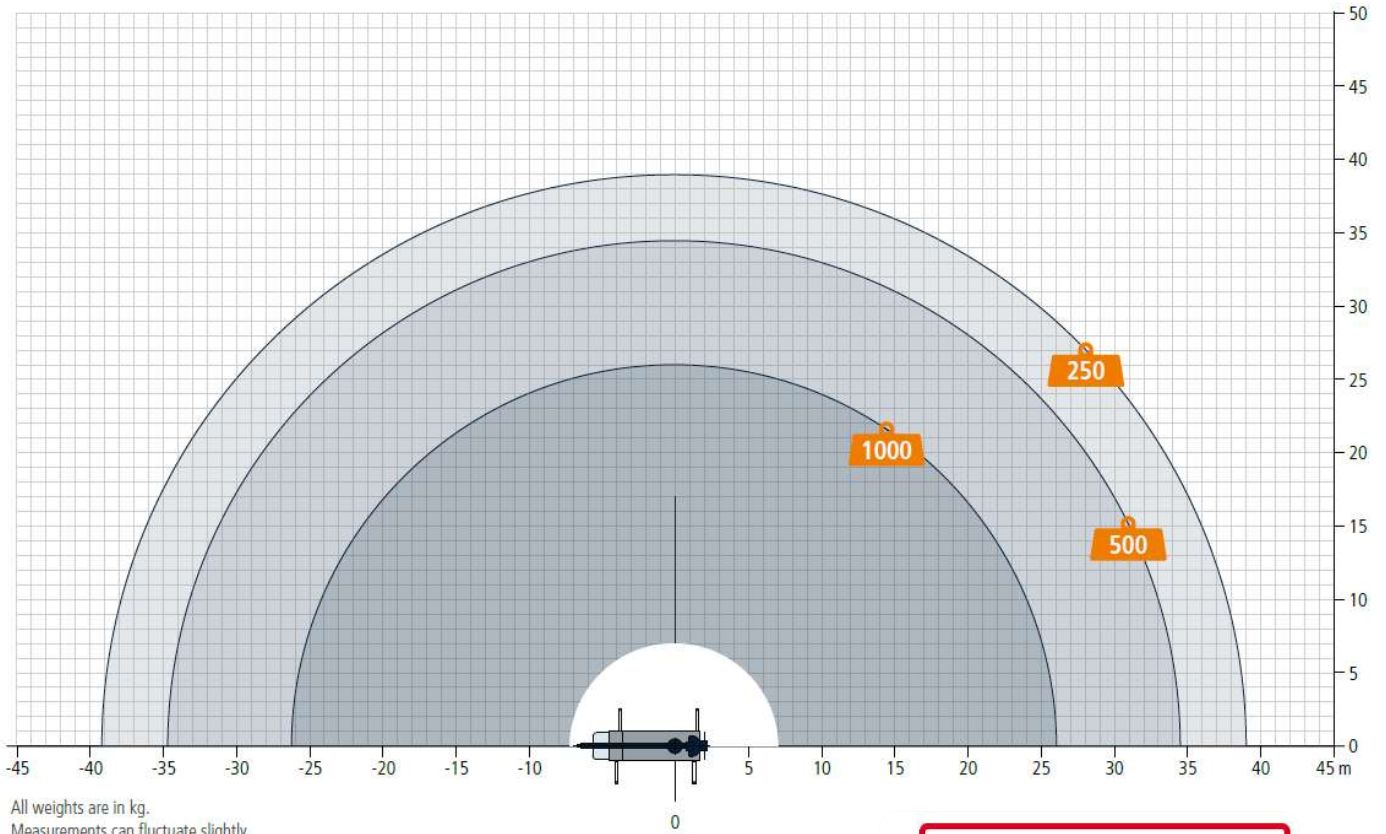

SCAN ME

6 TONNE TRUCK CRANE – (BÖCKER AK 46/6000)