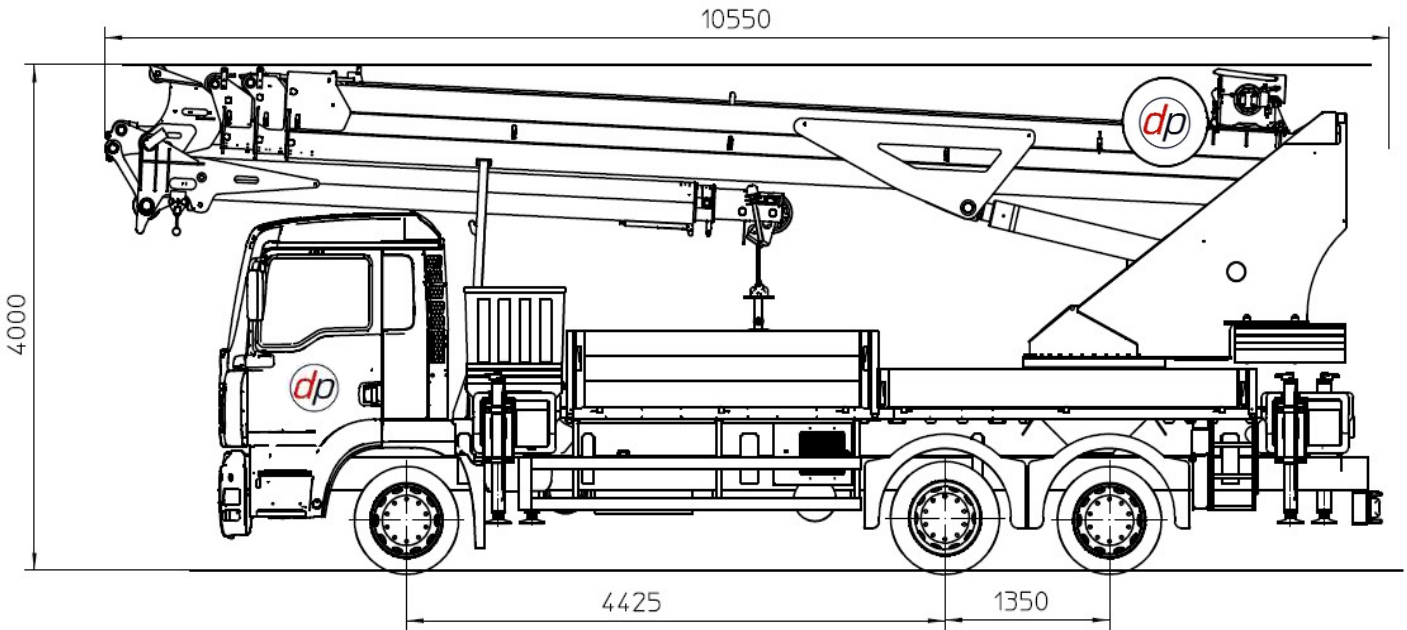

SCAN ME

6 TONNE TRUCK CRANE – (BÖCKER AK 46/6000)

Truck Crane AK 46/6000

NEED ADVICE?
 We have experienced staff who can help you. We can visit your site to discuss your needs.
+44 (0) 1902 405553

+44 (0) 1902 405553

SCAN ME

6 TONNE TRUCK CRANE – (BÖCKER AK 46/6000)

dp **kg** Load in kg

Increased jib load with reduced working range

TRUCK CRANE AK 46/6000

Working range crane operation

NEED ADVICE?

We have experienced staff who can help you. We can visit your site to discuss your needs.

+44 (0) 1902 405553

+44 (0) 1805 402223

SCAN ME

6 TONNE TRUCK CRANE – (BÖCKER AK 46/6000)

TRUCK CRANE AK 46/6000

NEED ADVICE?

We have experienced staff who can help you. We can visit your site to discuss your needs.