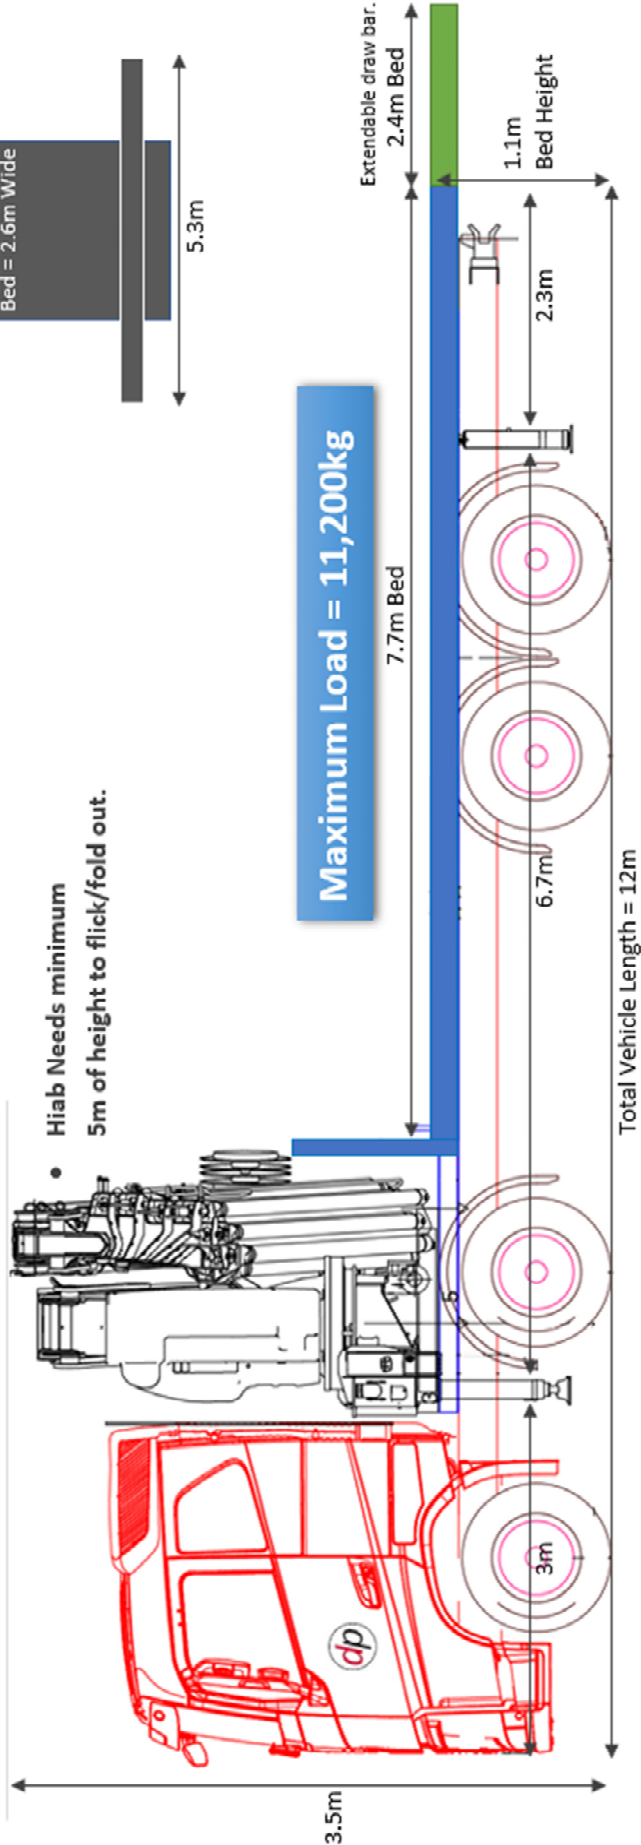

SCAN ME

LORRY LOADER CRANE – (PM 57526 SP)

NEED ADVICE?
 We have experienced staff who can help you. We can visit your site to discuss your needs.
+44 (0) 1902 405553

PM 57.5 SP

• Hiab Needs minimum 5m of height to flick/fold out.

SCAN ME

LORRY LOADER CRANE – (PM 57526 SP)