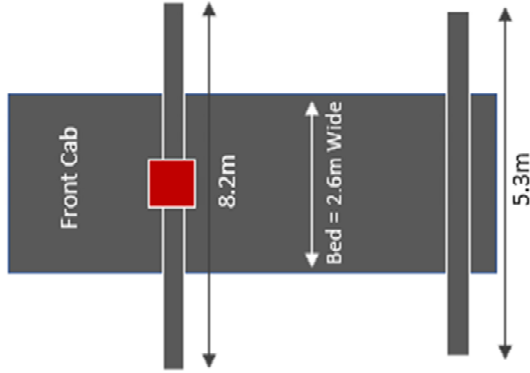

SCAN ME

LORRY LOADER CRANE – (PM 57526 SP)

NEED ADVICE?
 We have experienced staff who can help you. We can visit your site to discuss your needs.
+44 (0) 1902 405553

PM 57.5 SP

• Hiab Needs minimum 5m of height to flick/fold out.

SCAN ME

LORRY LOADER CRANE – (PM 57526 SP)