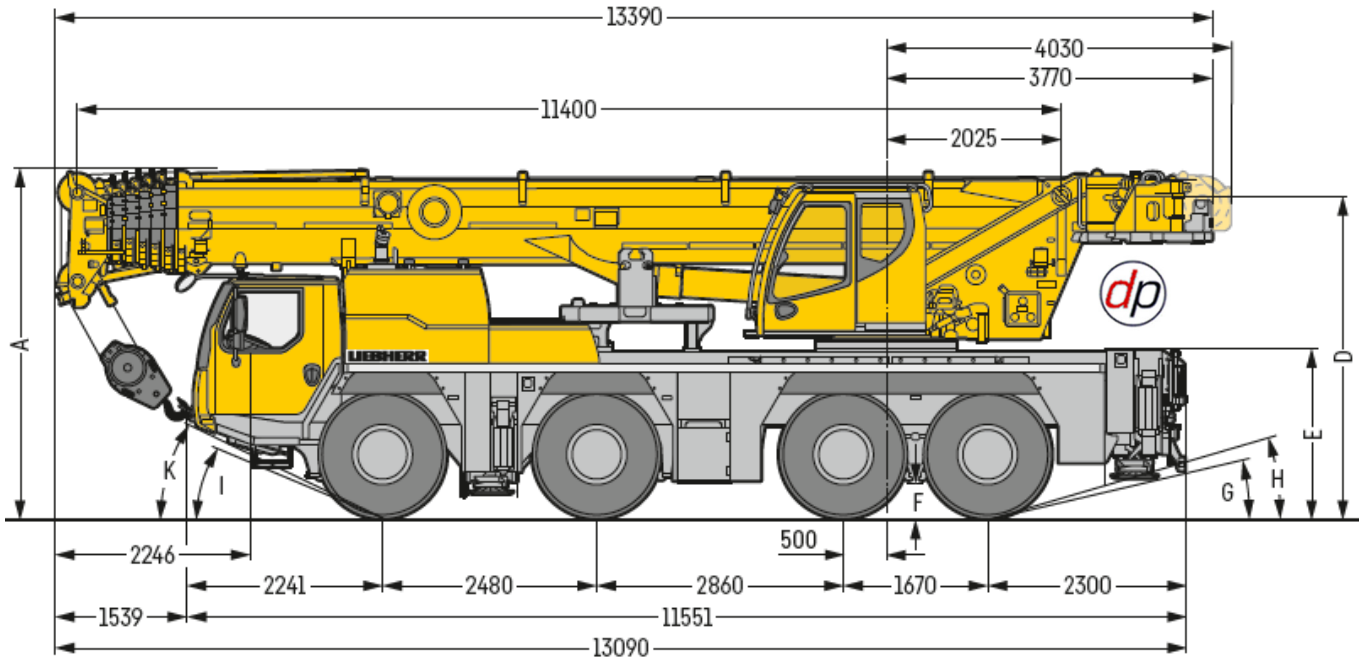

SCAN ME

90 TONNE ALL TERRAIN CRANE (LIEBHERR LTM 1090-4.2)

LONG BOOM

NEED ADVICE?

We have experienced staff who can help you. We can visit your site to discuss your needs.

+44 (0) 1902 405553

+44 (0) 1902 402223

LTM 1090-4.2 LIEBHERR

Dimensions

S3087.05

	A	A 100 mm*	B	C	D	E	F	G	H	I	K
385/95 R 25 (14.00 R 25)	3950	3850	2550	2160	3644	1866	353	11°	18°	20°	26°
445/95 R 25 (16.00 R 25)	4000	3900	2550	2100	3694	1916	403	13°	19°	22°	27°
525/80 R 25 (20.5 R 25)	4000	3900	2690	2170	3694	1916	403	13°	19°	22°	27°