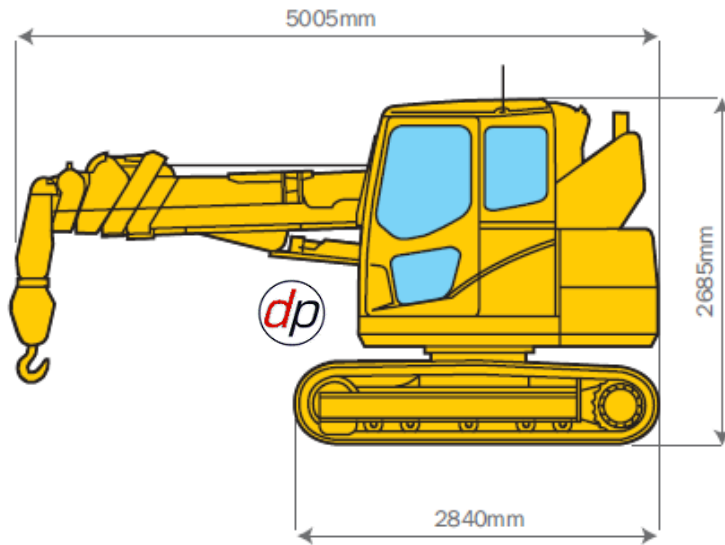

MINI CRAWLER CRANE (MAEDA LC785)

Maeda LC785

NEED ADVICE?

We have experienced staff who can help you. We can visit your site to discuss your needs.

+44 (0) 1902 405553

The Working Range Chart does not take into account boom deflection under load.

The maximum reach below ground level is:

Four Fall	Two Fall	Single Fall
25.10m	51.30m	104.50m

+44 (0) 1902 405553

SCAN ME

MINI CRAWLER CRANE (MAEDA LC785)

Total rated load

4.63m boom		7.38m boom		10.13m boom		12.88m boom		15.63m boom	
Working radius (m)	Total rated load (kg)	Working radius (m)	Total rated load (kg)	Working radius (m)	Total rated load (kg)	Working radius (m)	Total rated load (kg)	Working radius (m)	Total rated load (kg)
2.0	4900	2.0	4900	2.0	2600	2.0	2000	2.0	
2.5	3800	2.5	3760	2.5	2600	2.5	2000	2.5	1400
3.0	2900	3.0	2980	3.0	2310	3.0	2000	3.0	1400
3.5	2290	3.5	2420	3.5	2010	3.5	1890	3.5	1400
4.0		4.0	2000	4.0	1750	4.0	1650	4.0	1400
4.5		4.5	1670	4.5	1530	4.5	1450	4.5	1320
5.0		5.0	1400	5.0	1340	5.0	1280	5.0	1200
6.0		6.0	1000	6.0	1030	6.0	1010	6.0	990
7.0		7.0		7.0	780	7.0	800	7.0	820
8.0		8.0		8.0	580	8.0	630	8.0	680
9.0		9.0		9.0	410	9.0	500	9.0	560
10.0		10.0		10.0		10.0	390	10.0	450
11.0		11.0		11.0		11.0	300	11.0	360
12.0		12.0		12.0		12.0		12.0	280
13.0		13.0		13.0		13.0		13.0	210
14.0		14.0		14.0		14.0		14.0	200
14.52		14.52		14.52		14.52		14.52	200

Pick & Carry duties are available at boom lengths up to 10.13 metres.

NEED ADVICE?

We have experienced staff who can help you. We can visit your site to discuss your needs.

+44 (0) 1902 405553

Maeda LC785