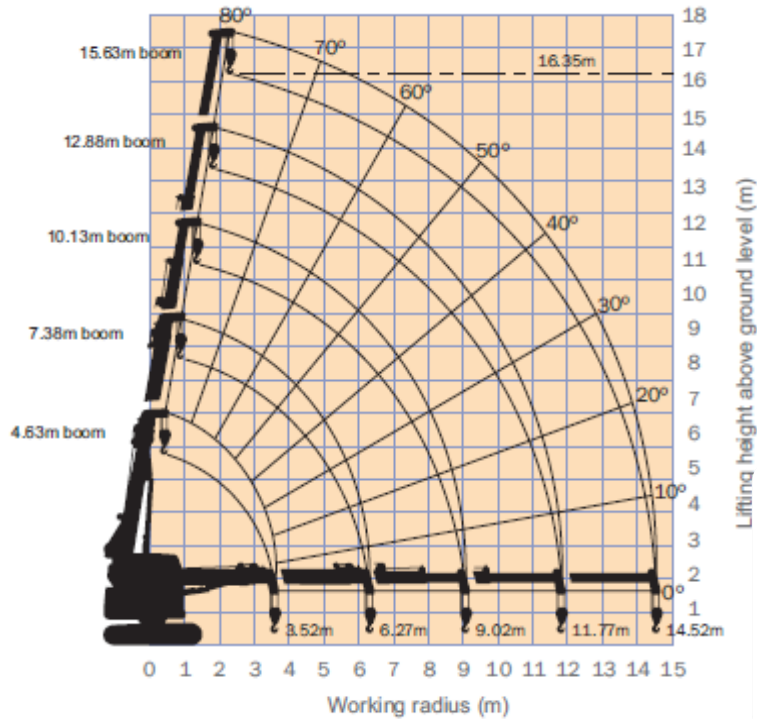

MINI CRAWLER CRANE (MAEDA LC785)

Maeda LC785

NEED ADVICE?

We have experienced staff who can help you. We can visit your site to discuss your needs.

+44 (0) 1902 405553

The Working Range Chart does not take into account boom deflection under load.

The maximum reach below ground level is:

Four Fall	Two Fall	Single Fall
25.10m	51.30m	104.50m

+44 (0) 1902 405553

SCAN ME

MINI CRAWLER CRANE (MAEDA LC785)

Total rated load

4.63m boom		7.38m boom		10.13m boom		12.88m boom		15.63m boom	
Working radius (m)	Total rated load (kg)	Working radius (m)	Total rated load (kg)	Working radius (m)	Total rated load (kg)	Working radius (m)	Total rated load (kg)	Working radius (m)	Total rated load (kg)
2.0	4900	2.0	4900	2.0	2600	2.0	2000	2.0	
2.5	3800	2.5	3760	2.5	2600	2.5	2000	2.5	1400
3.0	2900	3.0	2980	3.0	2310	3.0	2000	3.0	1400
3.5	2290	3.5	2420	3.5	2010	3.5	1890	3.5	1400
4.0		4.0	2000	4.0	1750	4.0	1650	4.0	1400
4.5		4.5	1670	4.5	1530	4.5	1450	4.5	1320
5.0		5.0	1400	5.0	1340	5.0	1280	5.0	1200
6.0		6.0	1000	6.0	1030	6.0	1010	6.0	990
7.0		7.0		7.0	780	7.0	800	7.0	820
8.0		8.0		8.0	580	8.0	630	8.0	680
9.0		9.0		9.0	410	9.0	500	9.0	560
10.0		10.0		10.0		10.0	390	10.0	450
11.0		11.0		11.0		11.0	300	11.0	360
12.0		12.0		12.0		12.0		12.0	280
13.0		13.0		13.0		13.0		13.0	210
14.0		14.0		14.0		14.0		14.0	200
14.52		14.52		14.52		14.52		14.52	200