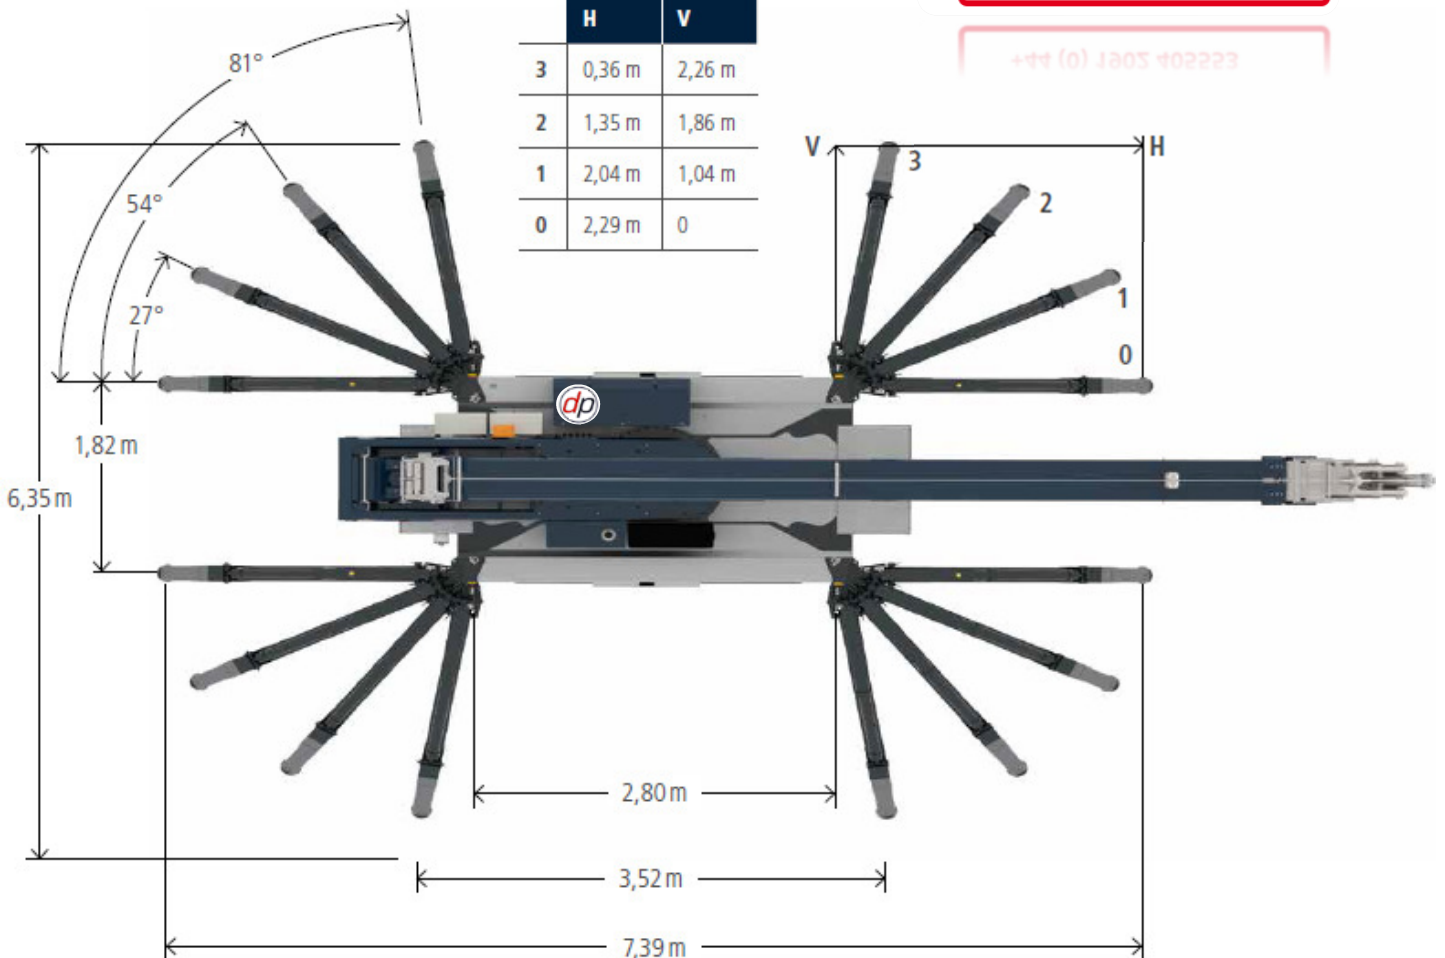

**SPIDER CRANE ( BÖCKER RK 36/2400 )**

**Böcker**

**TRACKED CRANE RK 36/2400**

**NEED ADVICE?**

We have experienced staff who can help you. We can visit your site to discuss your needs.

**+44 (0) 1902 405553**

	H	V
3	0,36 m	2,26 m
2	1,35 m	1,86 m
1	2,04 m	1,04 m
0	2,29 m	0

**SPIDER CRANE ( BÖCKER RK 36/2400 )**

**Böcker**

TRACKED CRANE RK 36/2400

Working range  
crane operation

**Technical Data**

Permissible gross vehicle weight (t)	4,5
Max. payload (kg)	1.500 (optional 2.400)
Max. extension length (m)	34,0