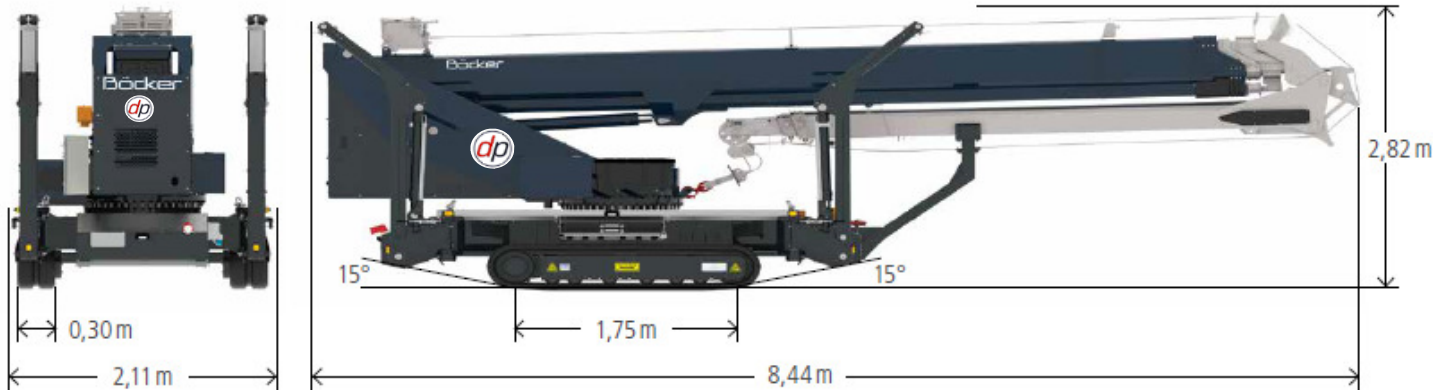

**SPIDER CRANE ( BÖCKER RK 36/2400 )**

**Böcker**

**TRACKED CRANE RK 36/2400**

**NEED ADVICE?**

We have experienced staff who can help you. We can visit your site to discuss your needs.

**+44 (0) 1902 405553**

	H	V
3	0,36 m	2,26 m
2	1,35 m	1,86 m
1	2,04 m	1,04 m
0	2,29 m	0

**SPIDER CRANE ( BÖCKER RK 36/2400 )**

**Böcker**

TRACKED CRANE RK 36/2400

Working range  
crane operation

**Technical Data**

Permissible gross vehicle weight (t)	4,5
Max. payload (kg)	1.500 (optional 2.400)
Max. extension length (m)	34,0