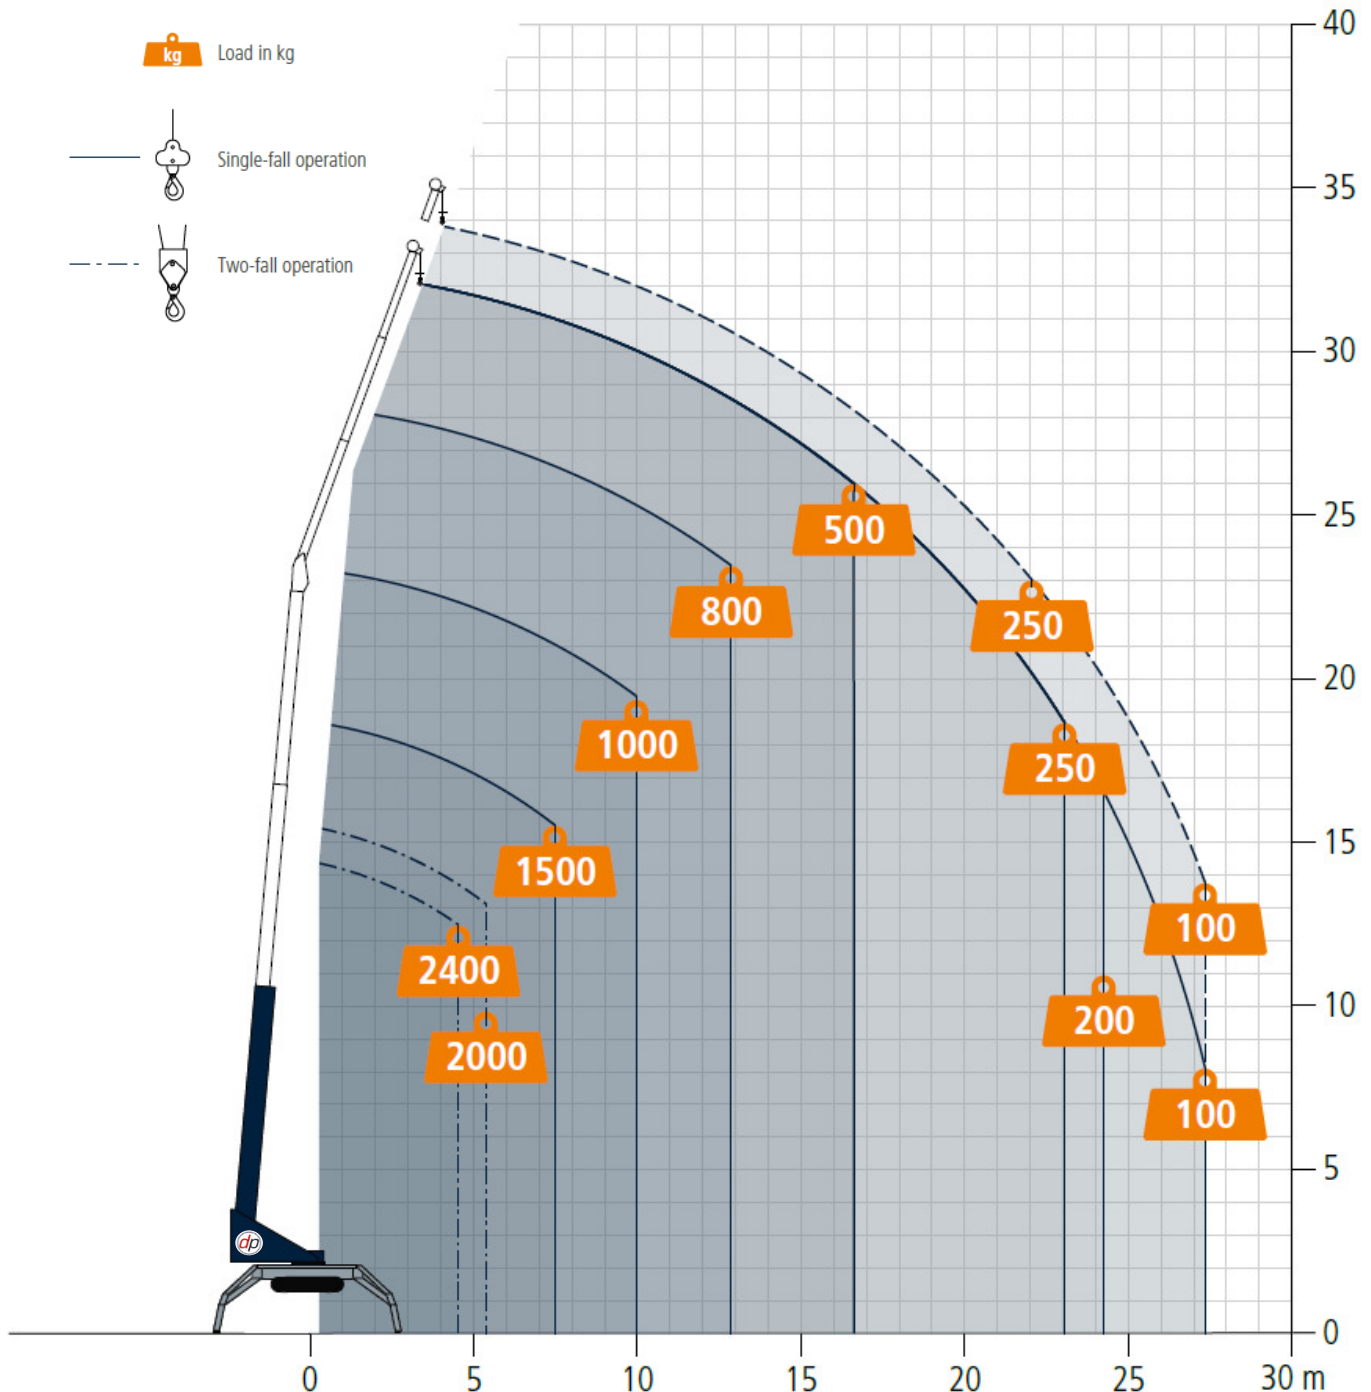

	H	V
3	0,36 m	2,26 m
2	1,35 m	1,86 m
1	2,04 m	1,04 m
0	2,29 m	0

**SPIDER CRANE ( BÖCKER RK 36/2400 )**

**Böcker**

TRACKED CRANE RK 36/2400

Working range  
crane operation

**Technical Data**

Permissible gross vehicle weight (t)	4,5
Max. payload (kg)	1.500 (optional 2.400)
Max. extension length (m)	34,0